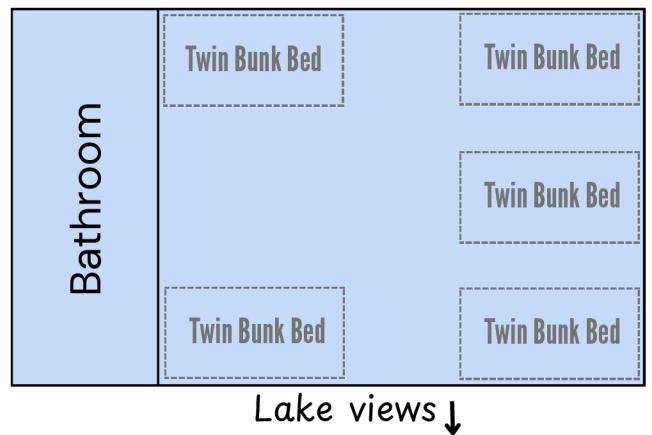

Galilee Cabin & Meeting Room Layouts page 1 of 2

Derby-Talbot Lodge

Consists of Belmont and Round Mountain lodging areas and Chambers Hall meeting space. Each lodging side sleeps 8, with 4 in the lower bunks.

Hunting Lodge

Meeting space with kitchenette and fireplace

Galilee Cabin & Meeting Room Layouts page 2 of 2

Frensdorff Lodge

1st- and 2nd-floor bedrooms plus living room, dining room & full kitchen

1st floor – Sleeps 3 in beds, 2 in lower bunk

2nd floor – Sleeps 8 in all beds, 5 in lower

Aurora Sleeps 12, 6 in lower bunks

Tuscarora Sleeps 10, 5 in lower bunks

Lewis Cabin Sleeps 9, 5 in lower bunks

Delamar Cabin

Sleeps 6, 3 in lower bunks. Delamar can accommodate a 4th bunk bed in the summer months.

Lake views ↓