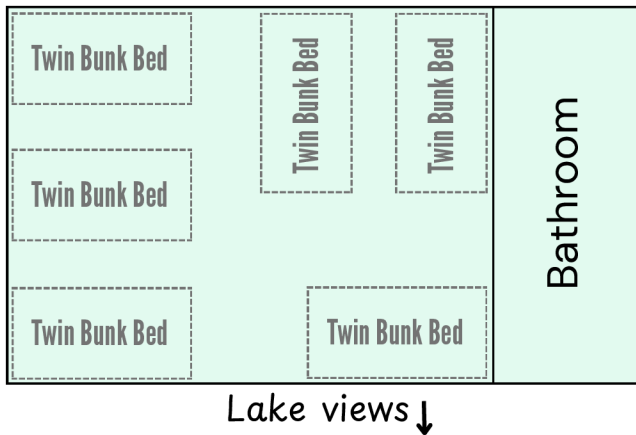

Galilee Cabin & Meeting Room Layouts page 1 of 2

Derby-Talbot Lodge

Consists of Belmont and Round Mountain lodging areas and Chambers Hall meeting space. Each lodging side sleeps 8, with 4 in the lower bunks.

Hunting Lodge

Meeting space with kitchenette and fireplace

Galilee Cabin & Meeting Room Layouts page 2 of 2

Frensdorff Lodge

1st- and 2nd-floor bedrooms plus living room, dining room & full kitchen

1st floor – Sleeps 3 in beds, 2 in lower bunk

2nd floor – Sleeps 8 in all beds, 5 in lower

Aurora Sleeps 12, 6 in lower bunks

Tuscarora Sleeps 10, 5 in lower bunks

Lewis Cabin Sleeps 9, 5 in lower bunks

Delamar Cabin

Sleeps 6, 3 in lower bunks. Delamar can accommodate a 4th bunk bed in the summer months.

Lake views ↓