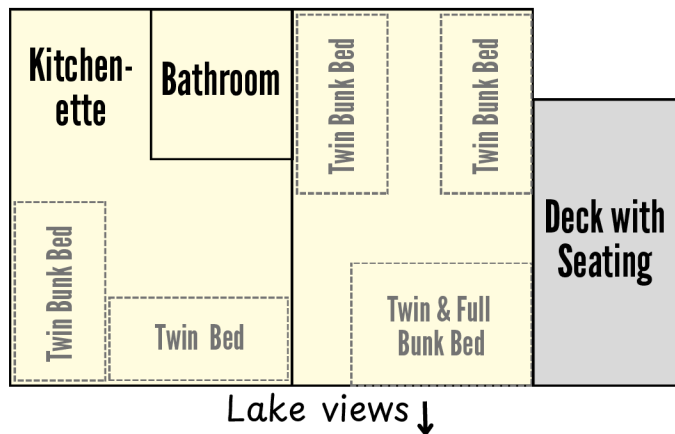

Galilee Cabin & Meeting Room Layouts page 1 of 2

Derby-Talbot Lodge

Consists of Belmont and Round Mountain lodging areas and Chambers Hall meeting space. Each lodging side sleeps 8, with 4 in the lower bunks.

Hunting Lodge

Meeting space with kitchenette and fireplace

Galilee Cabin & Meeting Room Layouts page 2 of 2

Frensdorff Lodge

1st- and 2nd-floor bedrooms plus living room, dining room & full kitchen

1st floor – Sleeps 3 in beds, 2 in lower bunk

2nd floor – Sleeps 8 in all beds, 5 in lower

Aurora Sleeps 12, 6 in lower bunks

Tuscarora Sleeps 10, 5 in lower bunks

Lewis Cabin Sleeps 9, 5 in lower bunks

Delamar Cabin

Sleeps 6, 3 in lower bunks. Delamar can accommodate a 4th bunk bed in the summer months.

Lake views ↓