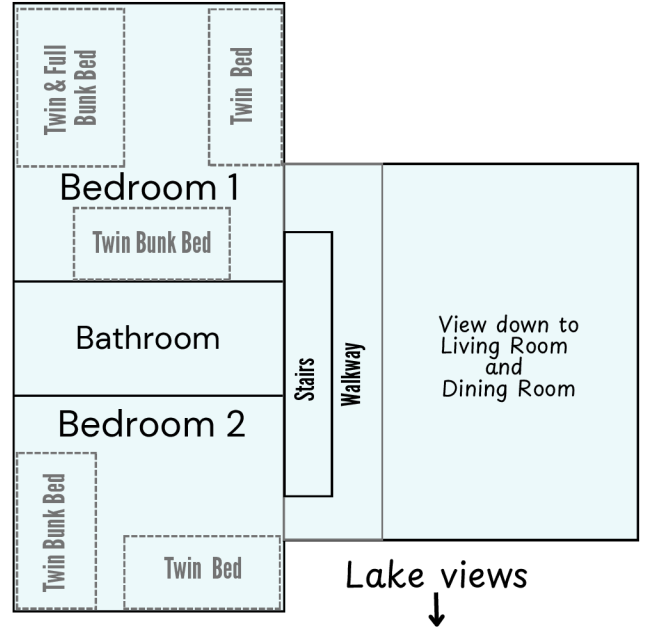

Galilee Cabin & Meeting Room Layouts page 1 of 2

Derby-Talbot Lodge

Consists of Belmont and Round Mountain lodging areas and Chambers Hall meeting space. Each lodging side sleeps 8, with 4 in the lower bunks.

Hunting Lodge

Meeting space with kitchenette and fireplace

Galilee Cabin & Meeting Room Layouts page 2 of 2

Frensdorff Lodge

1st- and 2nd-floor bedrooms plus living room, dining room & full kitchen

1st floor – Sleeps 3 in beds, 2 in lower bunk

2nd floor – Sleeps 8 in all beds, 5 in lower

Aurora Sleeps 12, 6 in lower bunks

Tuscarora Sleeps 10, 5 in lower bunks

Lewis Cabin Sleeps 9, 5 in lower bunks

Delamar Cabin

Sleeps 6, 3 in lower bunks. Delamar can accommodate a 4th bunk bed in the summer months.

Lake views ↓