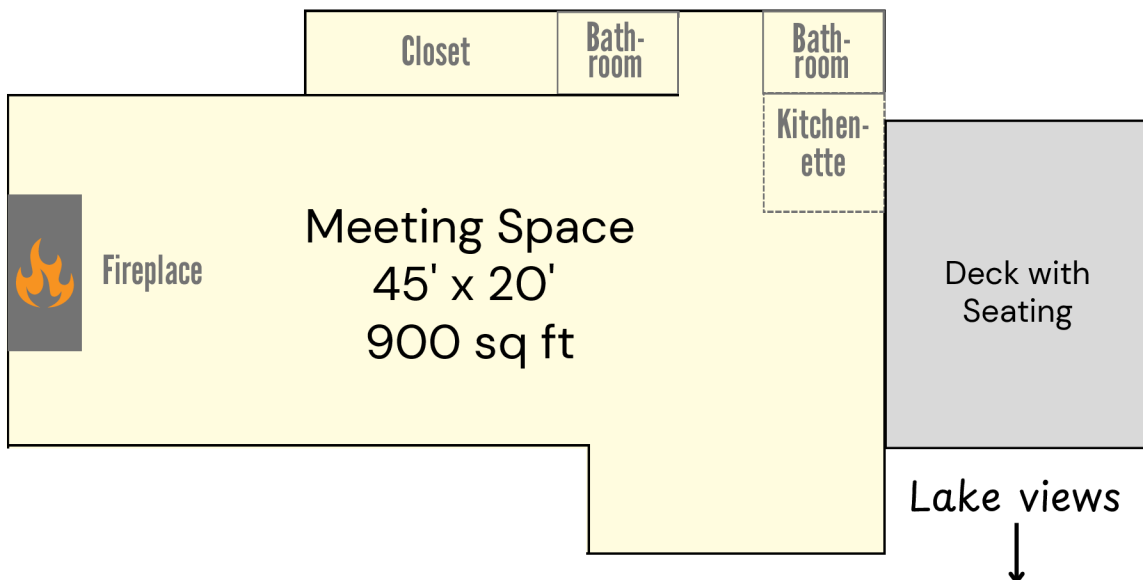

Galilee Cabin & Meeting Room Layouts page 1 of 2

Derby-Talbot Lodge

Consists of Belmont and Round Mountain lodging areas and Chambers Hall meeting space. Each lodging side sleeps 8, with 4 in the lower bunks.

Hunting Lodge

Meeting space with kitchenette and fireplace

Galilee Cabin & Meeting Room Layouts page 2 of 2

Frensdorff Lodge

1st- and 2nd-floor bedrooms plus living room, dining room & full kitchen

1st floor – Sleeps 3 in beds, 2 in lower bunk

2nd floor – Sleeps 8 in all beds, 5 in lower

Aurora Sleeps 12, 6 in lower bunks

Tuscarora Sleeps 10, 5 in lower bunks

Lewis Cabin Sleeps 9, 5 in lower bunks

Delamar Cabin

Sleeps 6, 3 in lower bunks. Delamar can accommodate a 4th bunk bed in the summer months.