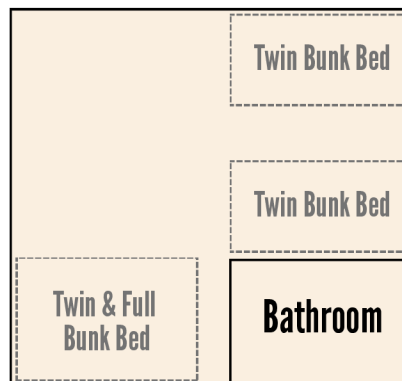

Hunting Lodge

Meeting space with kitchenette and fireplace

Galilee Cabin & Meeting Room Layouts page 2 of 2

Frensdorff Lodge

1st- and 2nd-floor bedrooms plus living room, dining room & full kitchen

1st floor – Sleeps 3 in beds, 2 in lower bunk

2nd floor – Sleeps 8 in all beds, 5 in lower

Aurora Sleeps 12, 6 in lower bunks

Tuscarora Sleeps 10, 5 in lower bunks

Lewis Cabin Sleeps 9, 5 in lower bunks

Delamar Cabin

Sleeps 6, 3 in lower bunks. Delamar can accommodate a 4th bunk bed in the summer months.