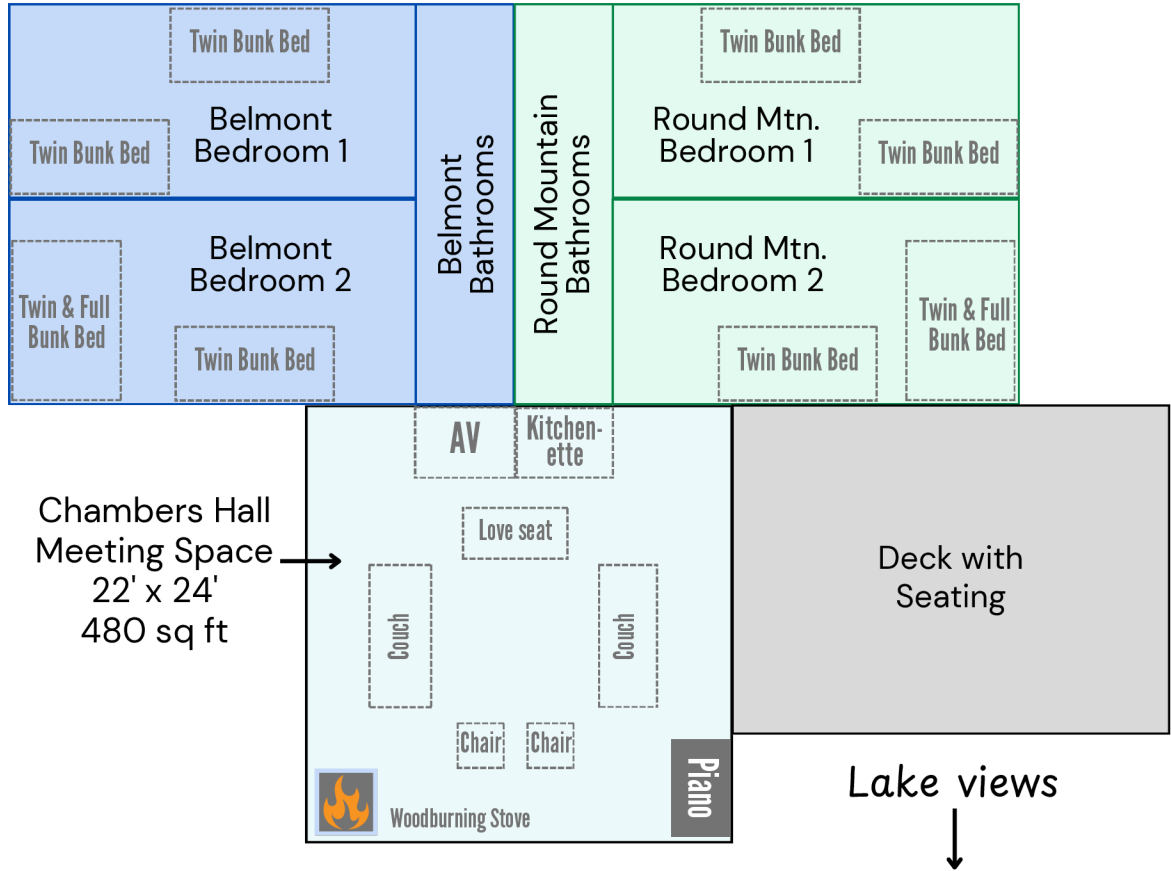

Galilee Cabin & Meeting Room Layouts page 1 of 2

Derby-Talbot Lodge

Consists of Belmont and Round Mountain lodging areas and Chambers Hall meeting space. Each lodging side sleeps 8, with 4 in the lower bunks.

Hunting Lodge

Meeting space with kitchenette and fireplace

Galilee Cabin & Meeting Room Layouts page 2 of 2

Frensdorff Lodge

1st- and 2nd-floor bedrooms plus living room, dining room & full kitchen

1st floor – Sleeps 3 in beds, 2 in lower bunk

2nd floor – Sleeps 8 in all beds, 5 in lower

Aurora Sleeps 12, 6 in lower bunks

Tuscarora Sleeps 10, 5 in lower bunks

Lewis Cabin Sleeps 9, 5 in lower bunks

Delamar Cabin

Sleeps 6, 3 in lower bunks. Delamar can accommodate a 4th bunk bed in the summer months.

Lake views ↓