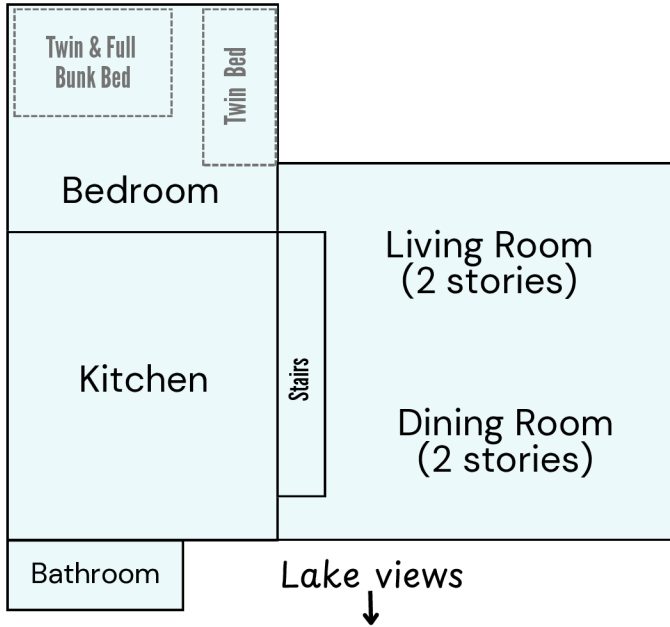

Galilee Cabin & Meeting Room Layouts page 1 of 2

Derby-Talbot Lodge

Consists of Belmont and Round Mountain lodging areas and Chambers Hall meeting space. Each lodging side sleeps 8, with 4 in the lower bunks.

Hunting Lodge

Meeting space with kitchenette and fireplace

Galilee Cabin & Meeting Room Layouts page 2 of 2

Frensdorff Lodge

1st- and 2nd-floor bedrooms plus living room, dining room & full kitchen

1st floor – Sleeps 3 in beds, 2 in lower bunk

2nd floor – Sleeps 8 in all beds, 5 in lower

Aurora Sleeps 12, 6 in lower bunks

Tuscarora Sleeps 10, 5 in lower bunks

Lewis Cabin Sleeps 9, 5 in lower bunks

Delamar Cabin

Sleeps 6, 3 in lower bunks. Delamar can accommodate a 4th bunk bed in the summer months.

Lake views ↓