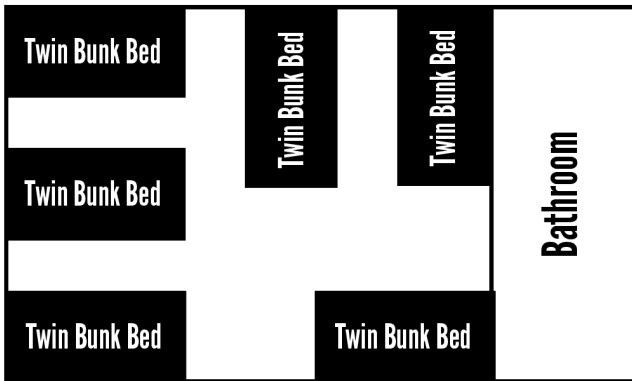

# Galilee Cabin & Meeting Room Layouts

## Frensdorff Lodge - 1st- and 2nd-floor bedrooms plus Living Room, Dining Room & Full Kitchen

**1st story** - Sleeps 3 in all beds, 2 in lower

**2nd story** - Sleeps 8 in all beds, 5 in lower

## Aurora - Sleeps 12 in all beds, 6 in lower