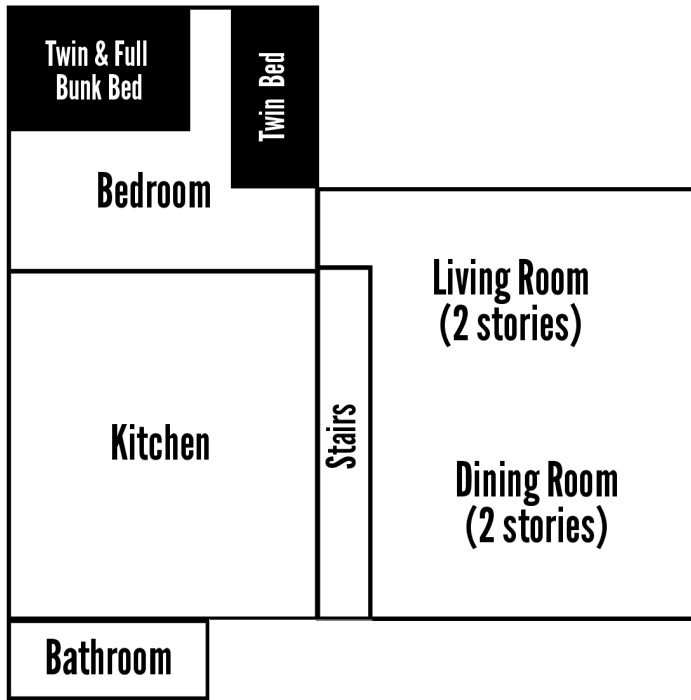

# Galilee Cabin & Meeting Room Layouts

## Derby-Talbot Lodge - Belmont and Round Mountain lodging rooms plus Chambers Hall meeting space

**Belmont** - Sleeps 8 in all beds, 4 in lower

**Round Mountain** - Sleeps 8 in all beds, 4 in lower

## Frensdorff Lodge - 1st- and 2nd-floor bedrooms plus Living Room, Dining Room & Full Kitchen

**1st story** - Sleeps 3 in all beds, 2 in lower

**2nd story** - Sleeps 8 in all beds, 5 in lower

## Delamar Cabin - Sleeps 6 in all beds, 3 in lower

Delamar Cabin can accommodate a 4th Bunk Bed in the summer months.