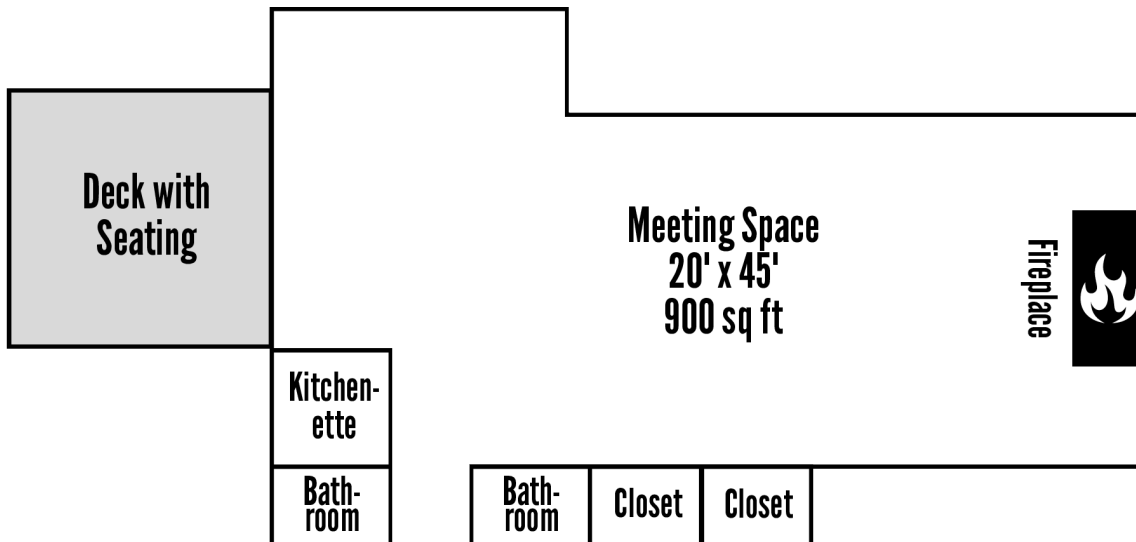

Hunting Lodge - Meeting space