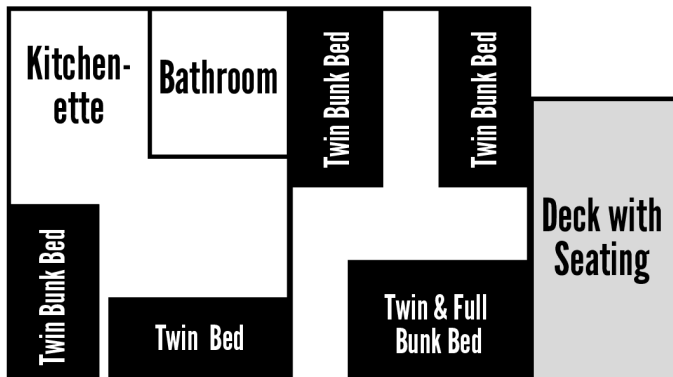

# Galilee Cabin & Meeting Room Layouts

## Frensdorff Lodge - 1st- and 2nd-floor bedrooms plus Living Room, Dining Room & Full Kitchen

**1st story** - Sleeps 3 in all beds, 2 in lower

**2nd story** - Sleeps 8 in all beds, 5 in lower

## Aurora - Sleeps 12 in all beds, 6 in lower

## Delamar Cabin - Sleeps 6 in all beds, 3 in lower

Delamar Cabin can accommodate a 4th Bunk Bed in the summer months.