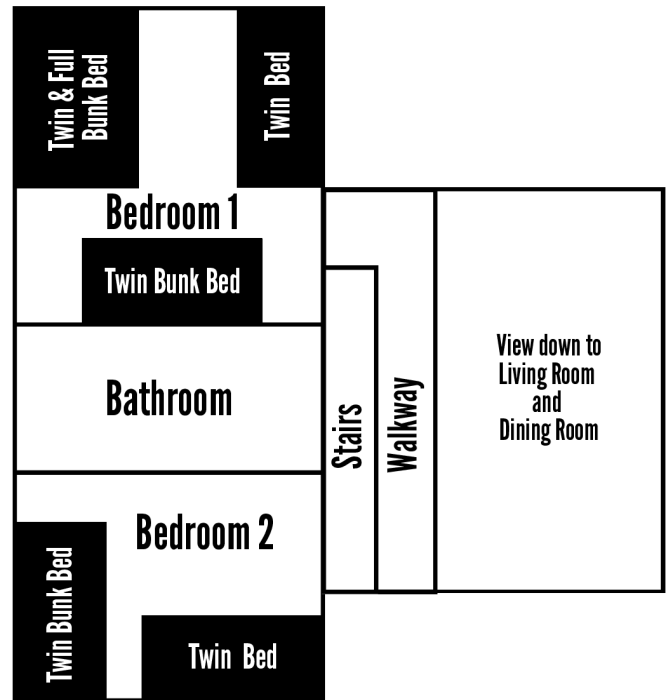

## Derby-Talbot Lodge - Belmont and Round Mountain lodging rooms plus Chambers Hall meeting space

**Belmont** - Sleeps 8 in all beds, 4 in lower

**Round Mountain** - Sleeps 8 in all beds, 4 in lower

# Galilee Cabin & Meeting Room Layouts

## Frensdorff Lodge - 1st- and 2nd-floor bedrooms plus Living Room, Dining Room & Full Kitchen

**1st story** - Sleeps 3 in all beds, 2 in lower

**2nd story** - Sleeps 8 in all beds, 5 in lower

## Delamar Cabin - Sleeps 6 in all beds, 3 in lower

Delamar Cabin can accommodate a 4th Bunk Bed in the summer months.