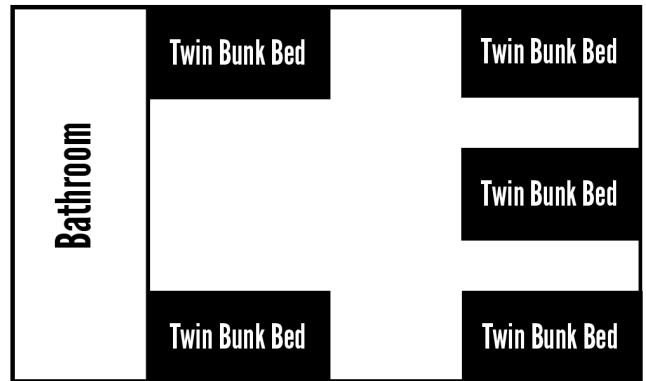

Tuscarora - Sleeps 10 in all beds, 5 in lower