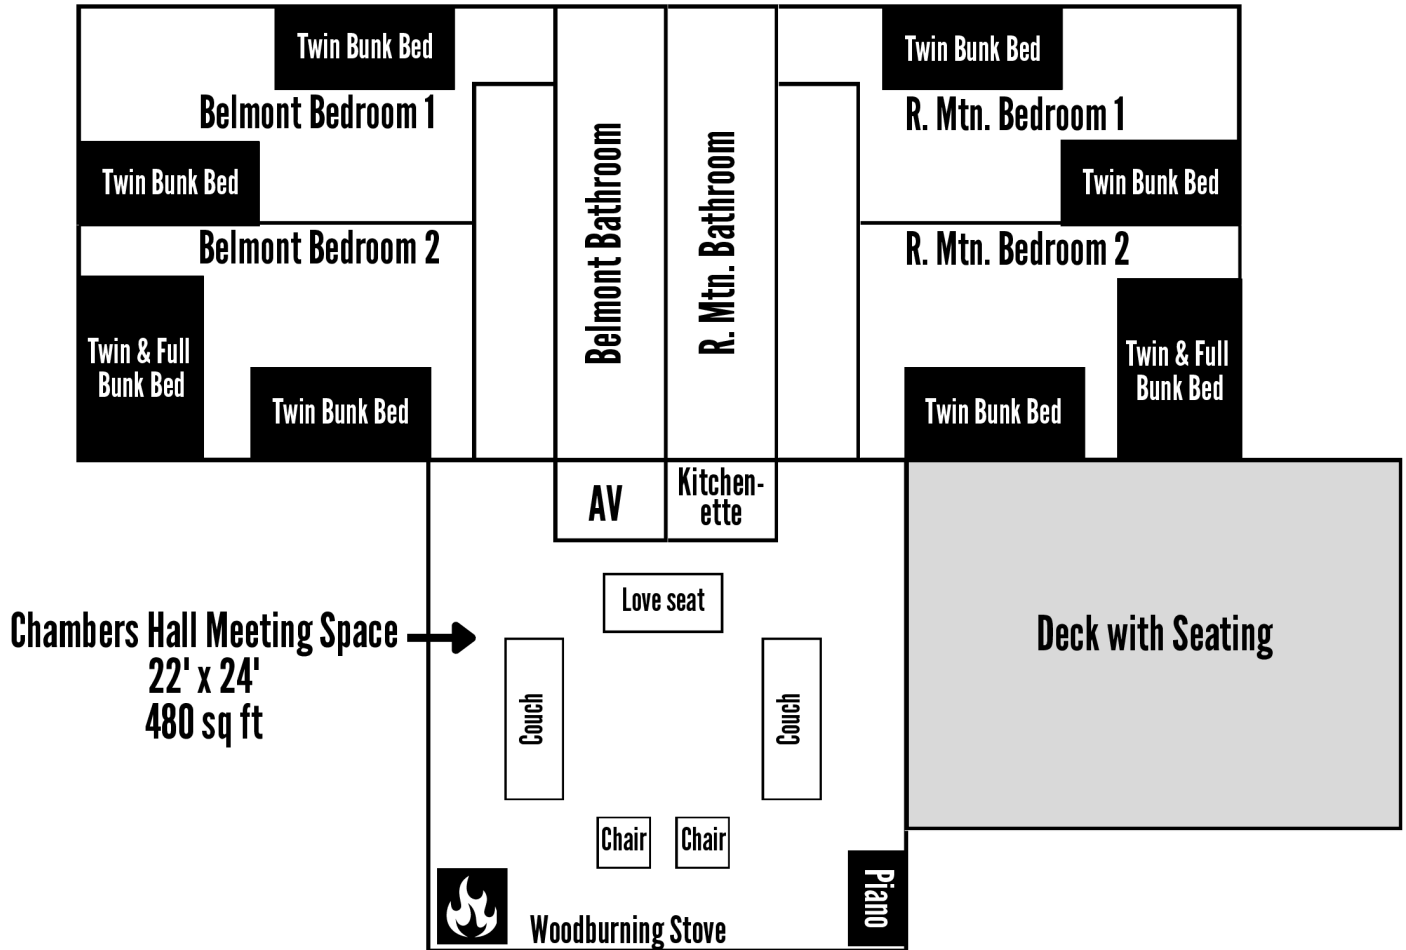

# Galilee Cabin & Meeting Room Layouts

## Derby-Talbot Lodge - Belmont and Round Mountain lodging rooms plus Chambers Hall meeting space

**Belmont** - Sleeps 8 in all beds, 4 in lower

**Round Mountain** - Sleeps 8 in all beds, 4 in lower

## Tuscarora - Sleeps 10 in all beds, 5 in lower

## Delamar Cabin - Sleeps 6 in all beds, 3 in lower

Delamar Cabin can accommodate a 4th Bunk Bed in the summer months.